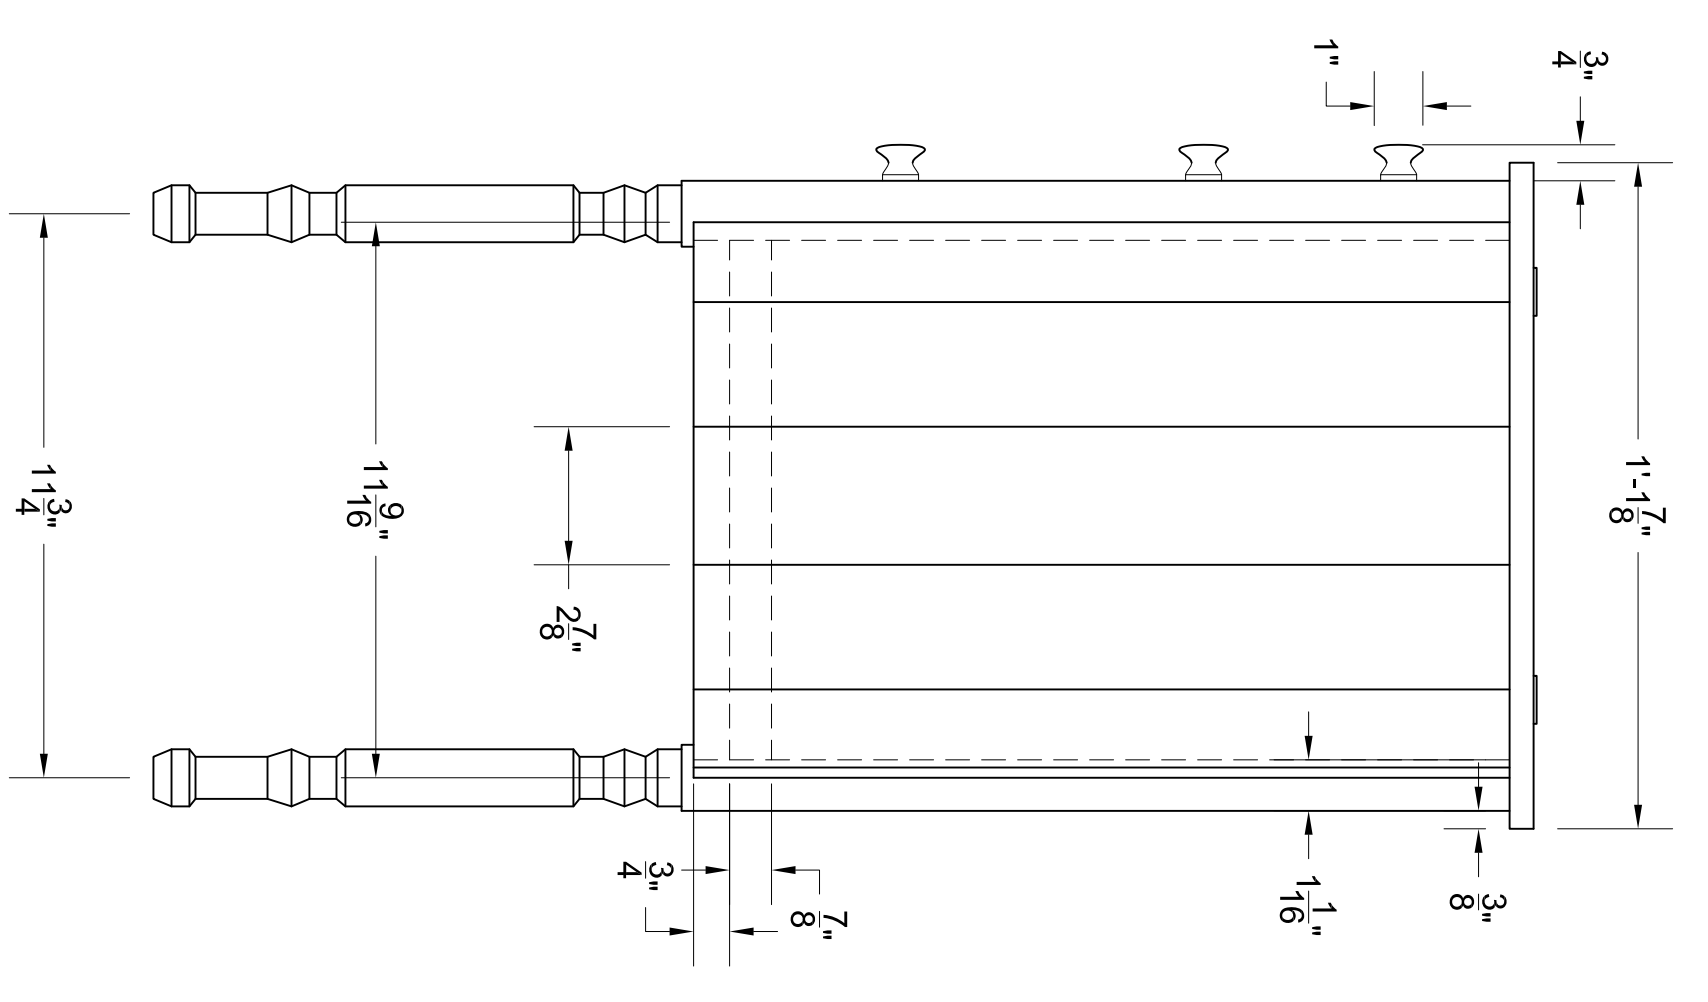

Top View

Side View

Front View

Side Section

DIRECTION:	Desk
DESIGNER:	Randi Steffen
DESIGNER:	UNKNOWN
TECHNICAL:	RIS
DRAWN BY:	Jamie Gerrard
RT DATE:	11/4/2012
FILE NAME:	Jamie Gerrard Lab Exercise
INVENTOR:	
SCALE:	As Noted