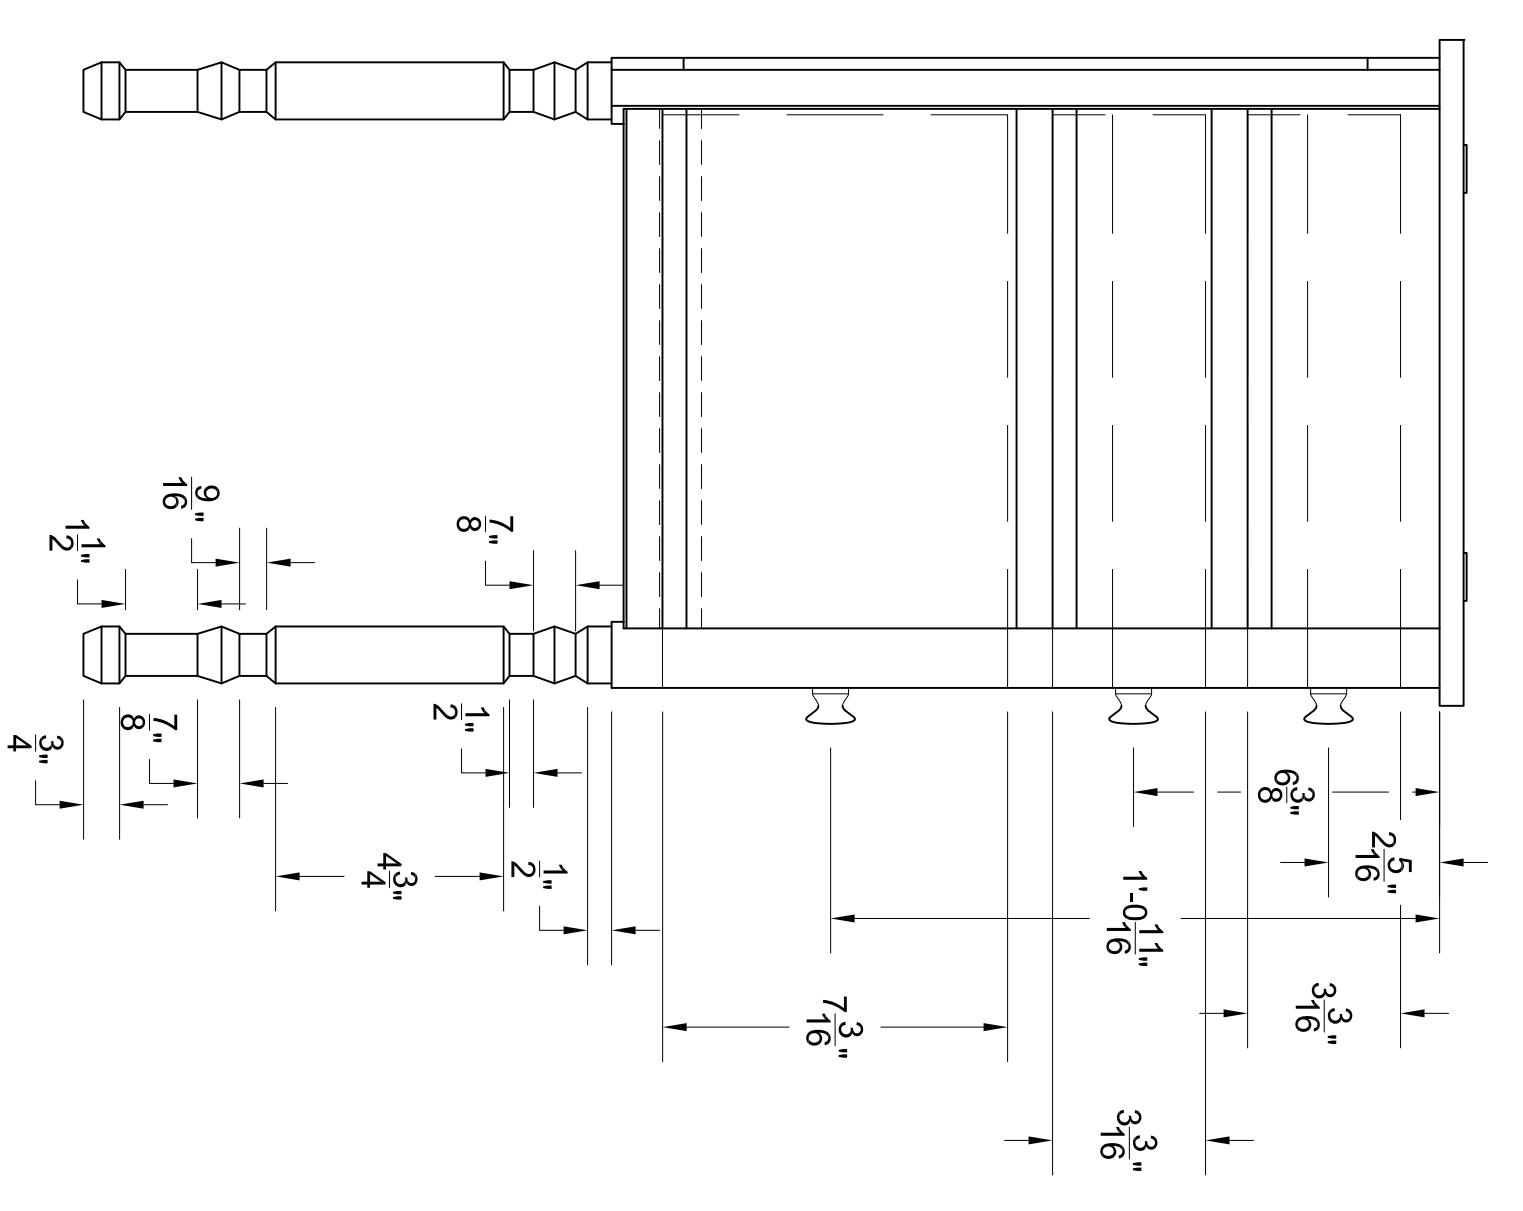

Top View

Side View

Front View

Side Section

DIRECTION:	Desk
DESIGNER:	Randi Steffen
DESIGNER:	UNKNOWN
TECHNICAL:	RIS
DRAWN BY:	Jamie Gerrard
RT DATE:	11/4/2012
FILE NAME:	Jamie Gerrard Lab Exercise
INVENTOR:	
SCALE:	As Noted