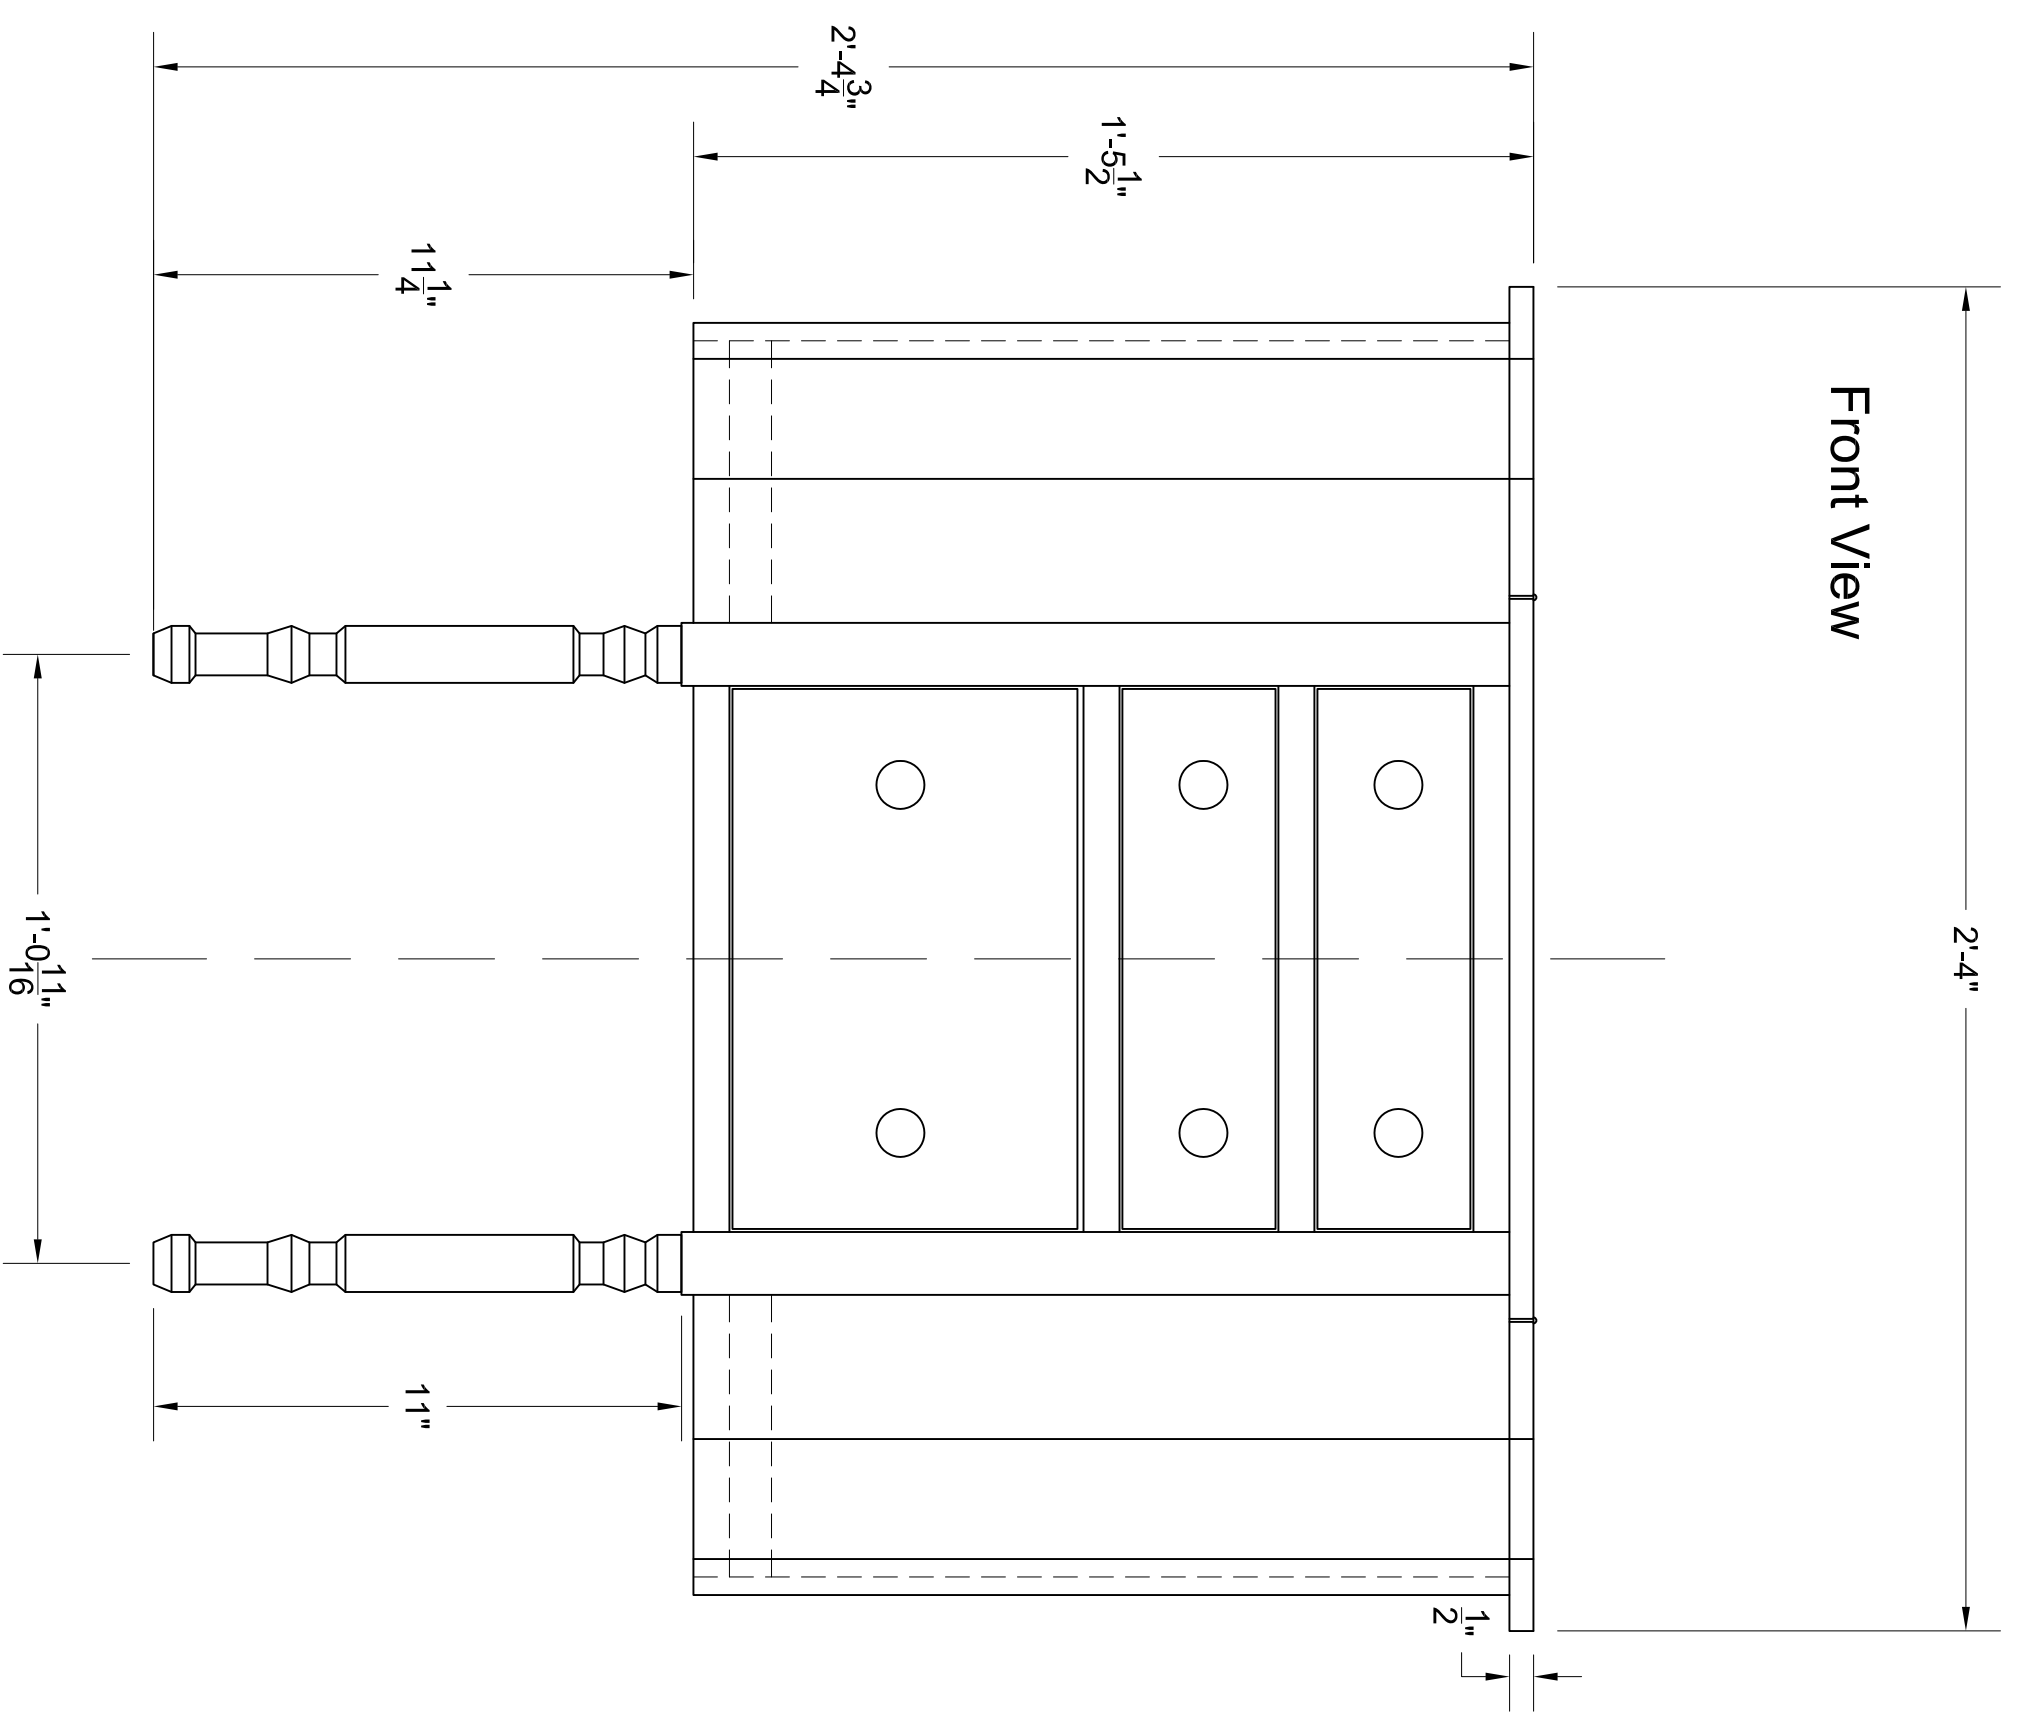

Top View

Side View

Front View

Side Section

DIRECTION:	Desk
DESIGNER:	Randi Steffen
DESIGNER:	UNKNOWN
TECHNICAL:	RIS
DRAWN BY:	Jamie Gerrard
RT DATE:	11/4/2012
FILE NAME:	Jamie Gerrard Lab Exercise
INVENTOR:	
SCALE:	As Noted